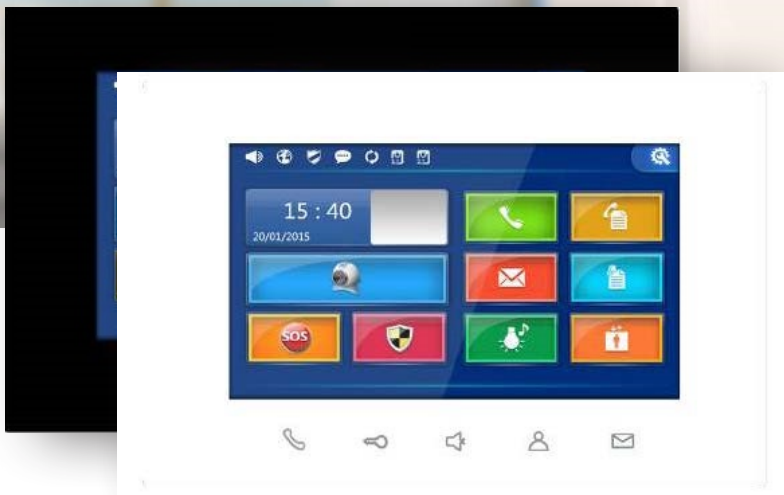

Sensitive touch key function

Touch screen feature

Easy montage

B7 - ISOB7 7" Indoor Station

Features

- 24V standard PoE
- Automatic visitor photo save
- Unlimited and data lossless calls between apartments
- Sending an emergency notification to security
- 8 different types of alarm support (Notification to Addressed Security)
- Multi-language option
- Multiple ring option
- Easy to use interface
- Storing alarm and call logs
- Receiving images and texts from the management
- Automation support

Stylish Design

Touch screen feature

Easy montage

B10-ISOB6-S 10.1" Indoor Station

Features

- 24V standard PoE
- Automatic visitor photo save
- Unlimited and data lossless calls between apartments
- Sending an emergency notification to security
- 8 different types of alarm support (Notification to Addressed Security)
- Multi-language option
- Multiple ring option
- Easy to use interface
- Storing alarm and call logs
- Receiving images and texts from the management
- Automation support