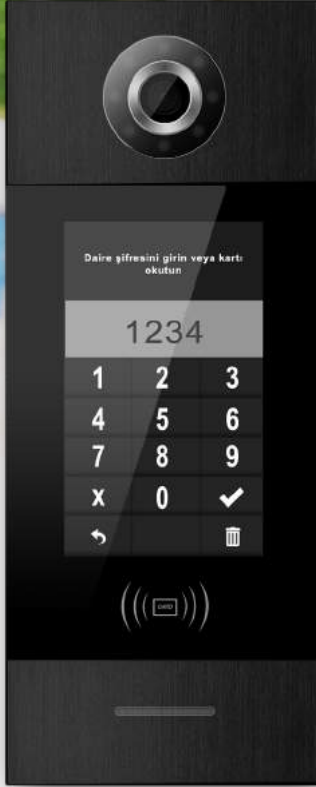

BP-OS0B6 7" Door Panel

Features

- 7" Main Exterior Door Station (48V)
- High resolution night vision camera
- Standard TCP/IP
- Visual angle 110°
- 7" LCD with easy-to-use interface
- Card reader with IC card support
- Search from the name list
- Face recognition and detection
- 2mp camera
- Conversation with mobile phone via cloud
- Timed password enforcement

Door relay;

Normal - **closed** / Normal - **open**

Face Recognition Feature

7" LCD Touch Screen

IC Card, Password and
QR code support

Remote phone access feature

BP-OS0B2-IC/BGD-4KB24 4,3" Door Panel

Features