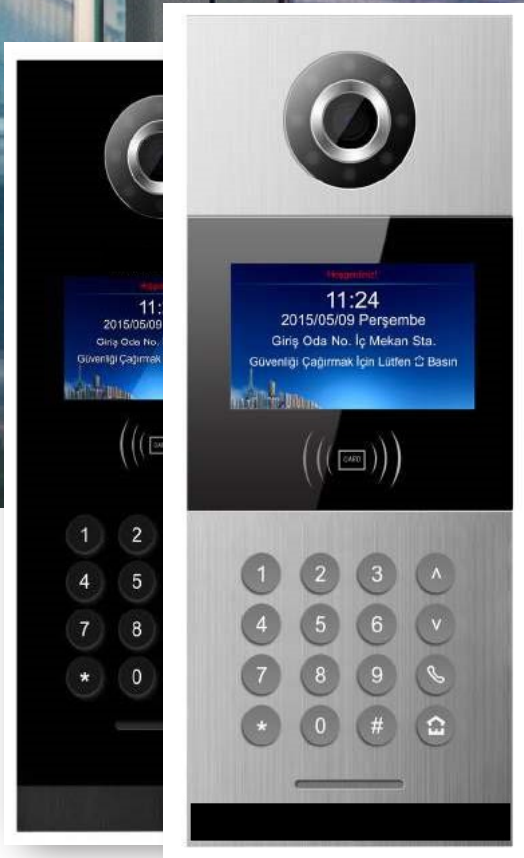

BP-OS0B6 7" Door Panel

Features

- 7" Main Exterior Door Station (48V)
- High resolution night vision camera
- Standard TCP/IP
- Visual angle 110°
- 7" LCD with easy-to-use interface
- Card reader with IC card support
- Search from the name list
- Face recognition and detection
- 2mp camera
- Conversation with mobile phone via cloud
- Timed password enforcement

Door relay;

Normal - **closed** / Normal - **open**

Face Recognition Feature

7" LCD Touch Screen

IC Card, Password and
QR code support

Remote phone access feature

BP-OS0B2-IC/BGD-4KB24 4,3" Door Panel

Features

- 4.3 " Main Outer Door Station (24V)
- High resolution night vision camera
- Standard TCP/IP
- Visual angle 110°
- 4.3" LCD with easy-to-use interface
- Card reader with IC card support
- IP54 protection against dust and liquid